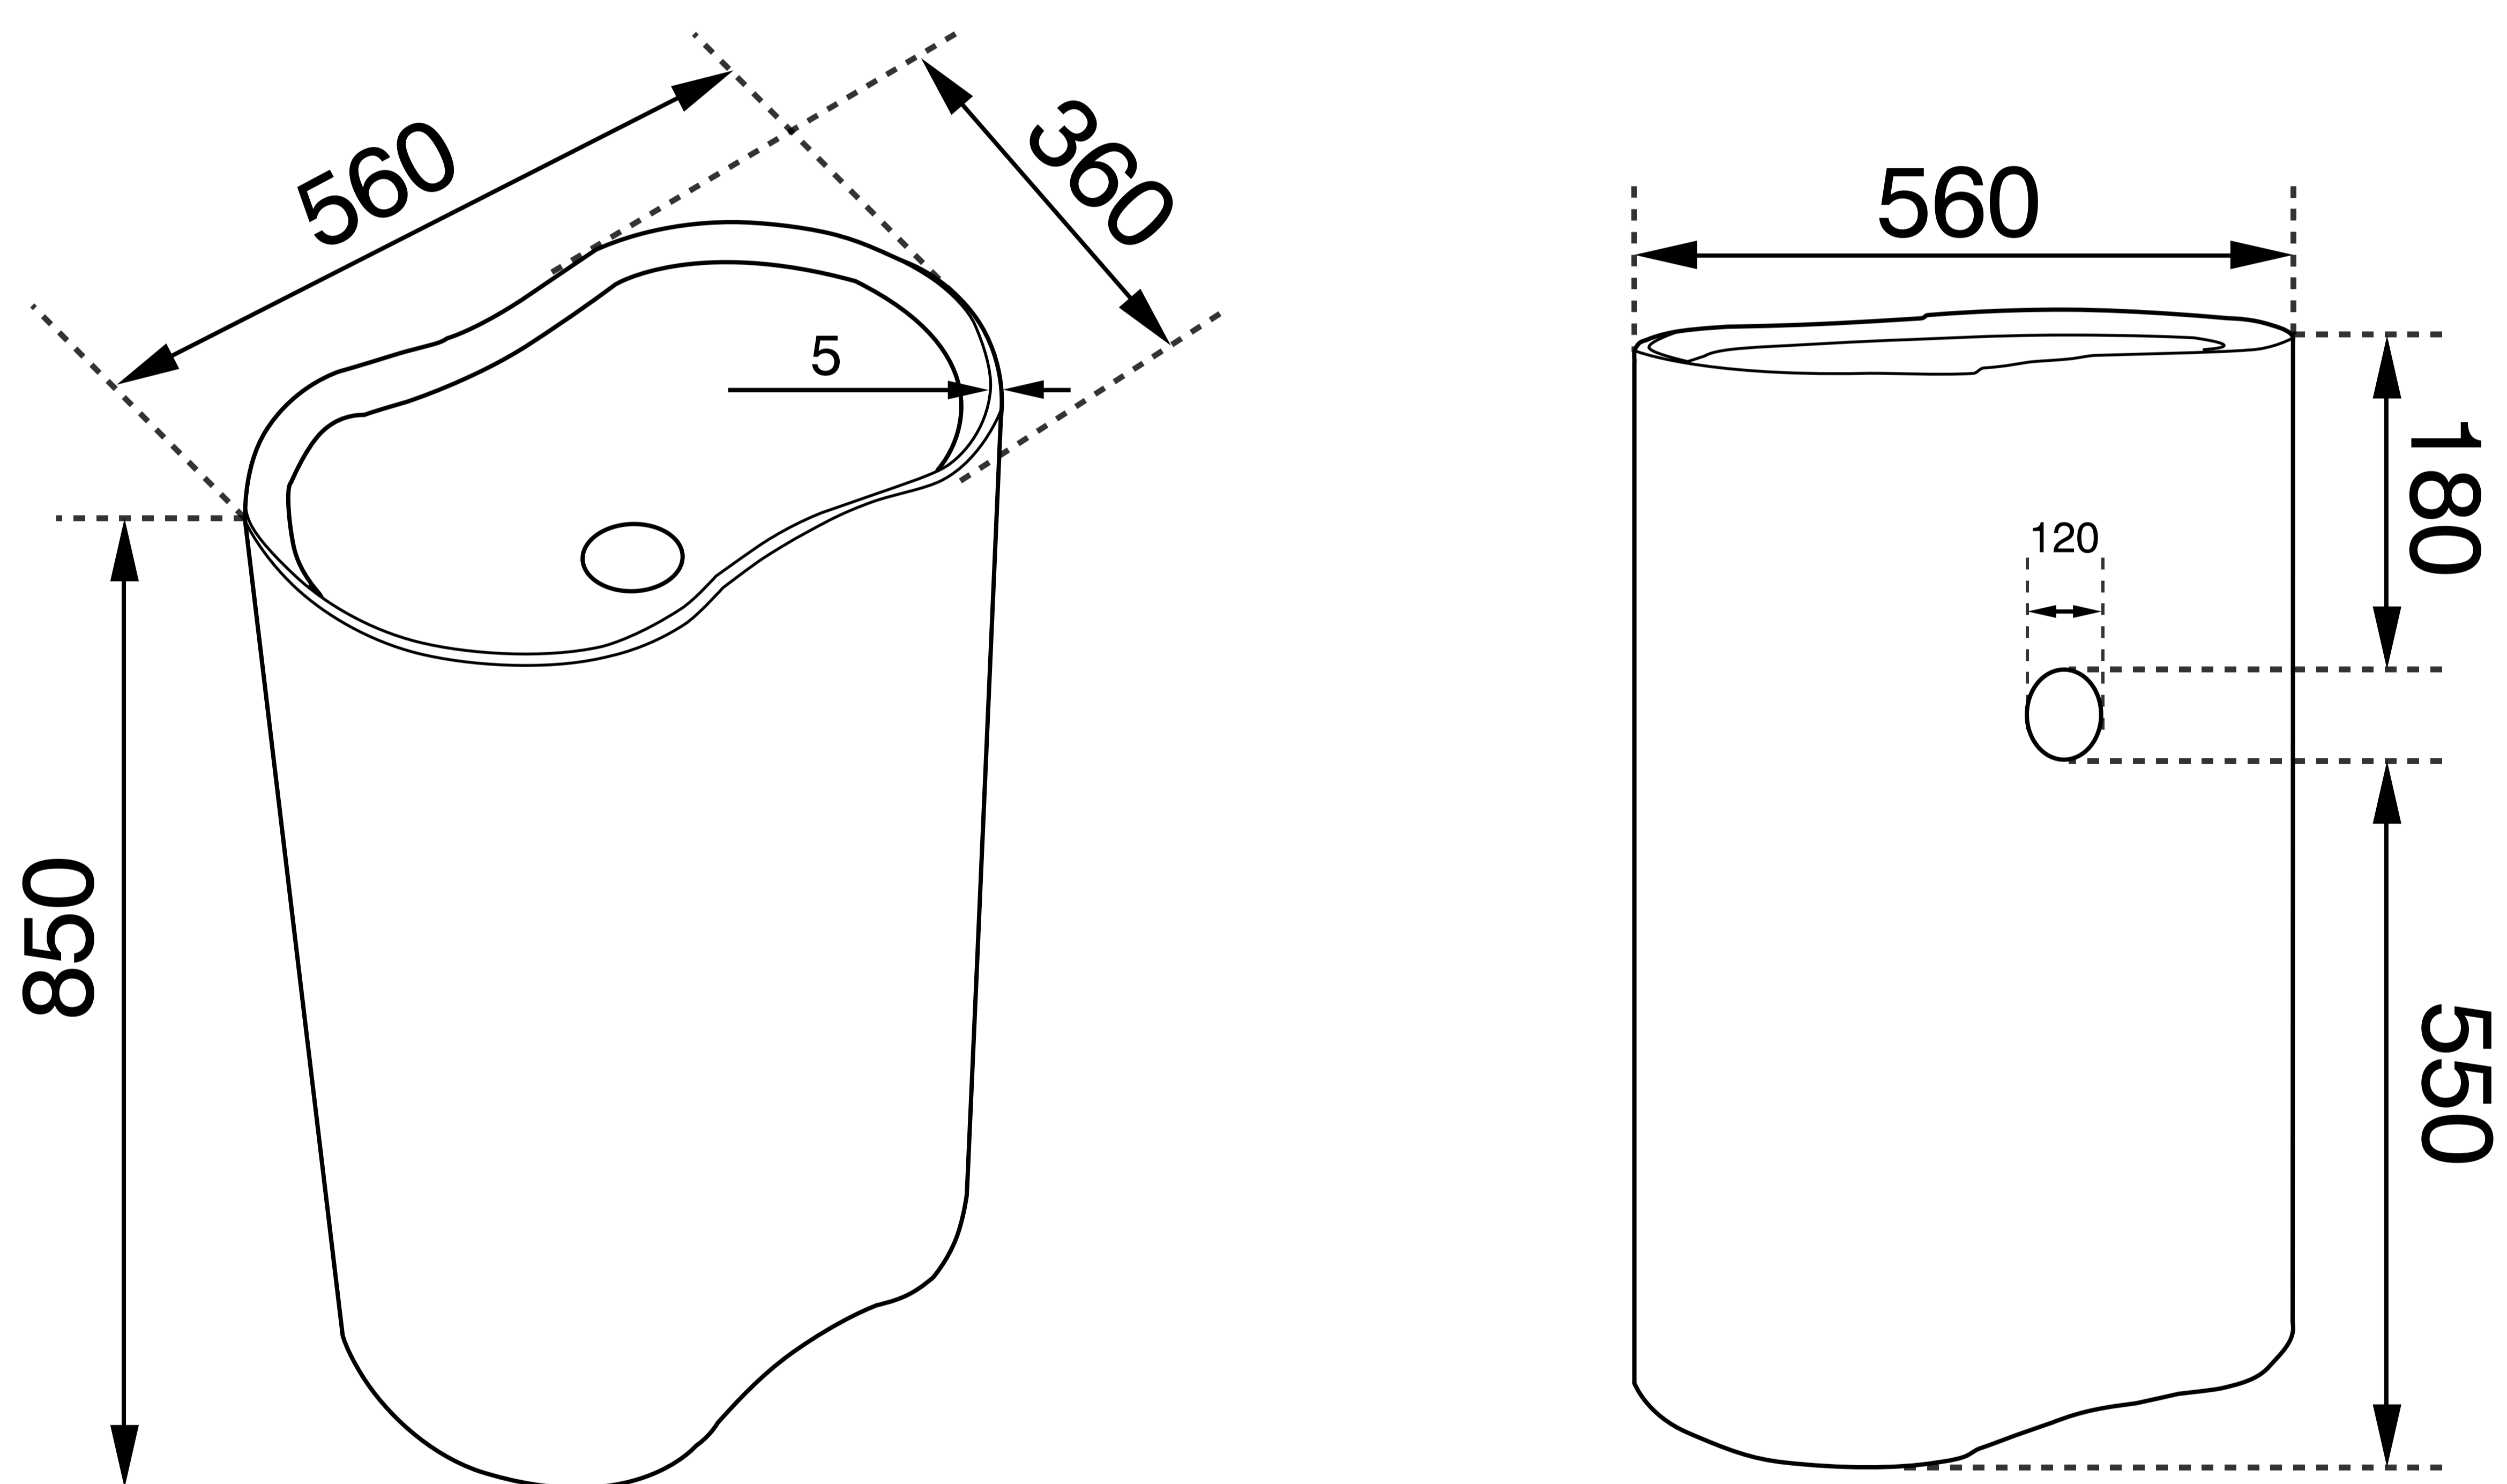

Carrara Marble Pedestal Wash Basin

Product Code : 9274

Technical Drawing

All dimension are in **mm**